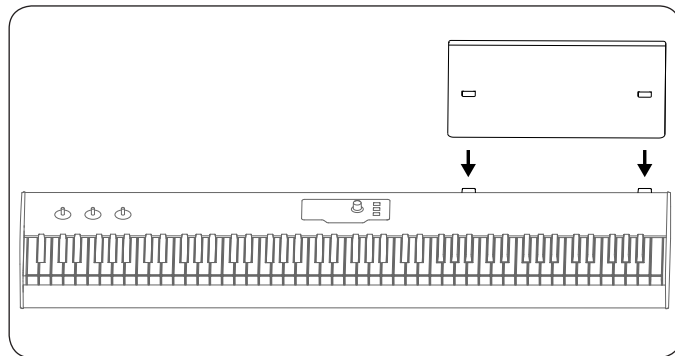

SL ACCESSORIES

1

2

PLEASE NOTE:

The SL Accessories are designed to ensure their positioning through the magnetic brackets. However it is possible to further improve their strength by fixing the magnetic brackets using the screws of the back of the cabinet.

Intended use

This product is designed to operate as magnetic music stand / computer plate for compatible musical instruments only. Unauthorized conversion and/or modification of the device are inadmissible because of safety and approval reasons (CE). Any usage other than described above is not admitted and can damage the product.