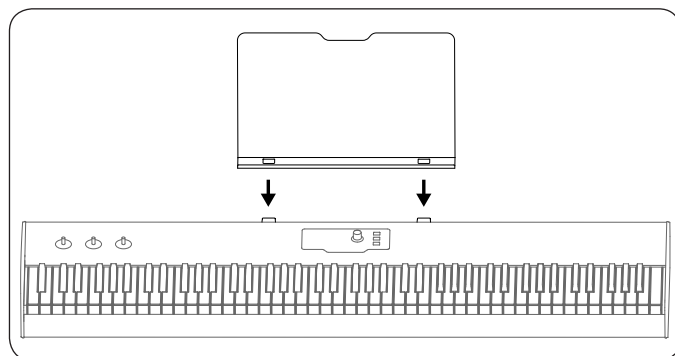

SL ACCESSORIES

1

2

PLEASE NOTE:

The SL Accessories are designed to ensure their positioning through the magnetic brackets. However it is possible to further improve their strength by fixing the magnetic brackets using the screws of the back of the cabinet.

1

2

3

4

Welcome!

Thank you for choosing this magnetic music stand / computer plate. You have obtained a state-of-the-art product made by Studiologic.

Please read the entire user guide thoroughly and keep it for further reference.

Intended use

This product is designed to operate as magnetic music stand / computer plate for compatible musical instruments only. Unauthorized conversion and/or modification of the device are inadmissible because of safety and approval reasons (CE). Any usage other than described above is not admitted and can damage the product.