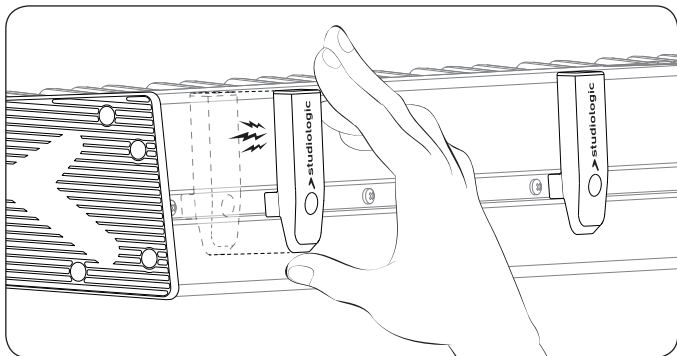

SL ACCESSORIES

1

2

PLEASE NOTE:

The SL Accessories are designed to ensure their positioning through the magnetic brackets. However it is possible to further improve their strength by fixing the magnetic brackets using the screws of the back of the cabinet.

1

2

3

4

Welcome!

Thank you for choosing this magnetic music stand / computer plate. You have obtained a state-of-the-art product made by Studiologic.

Please read the entire user guide thoroughly and keep it for further reference.

Intended use

This product is designed to operate as magnetic music stand / computer plate for compatible musical instruments only. Unauthorized conversion and/or modification of the device are inadmissible because of safety and approval reasons (CE). Any usage other than described above is not admitted and can damage the product.