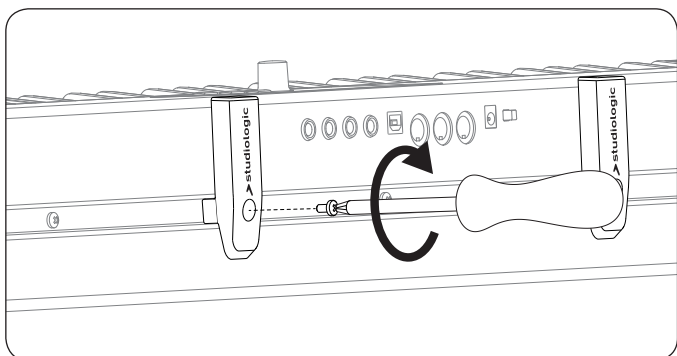

SL ACCESSORIES

1

2

PLEASE NOTE:

The SL Accessories are designed to ensure their positioning through the magnetic brackets. However it is possible to further improve their strength by fixing the magnetic brackets using the screws of the back of the cabinet.

1

2

3

4