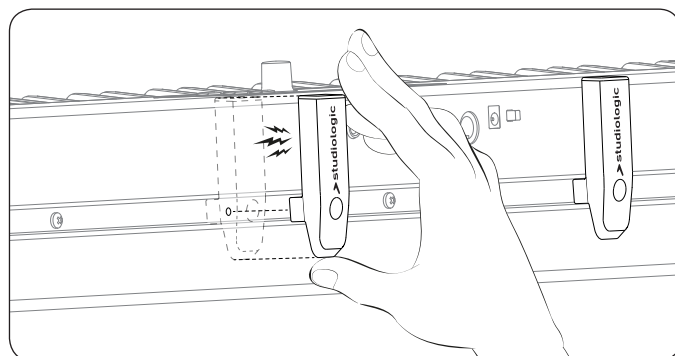

SL ACCESSORIES

1

2

PLEASE NOTE:

The SL Accessories are designed to ensure their positioning through the magnetic brackets. However it is possible to further improve their strength by fixing the magnetic brackets using the screws of the back of the cabinet.

1

2

3

4