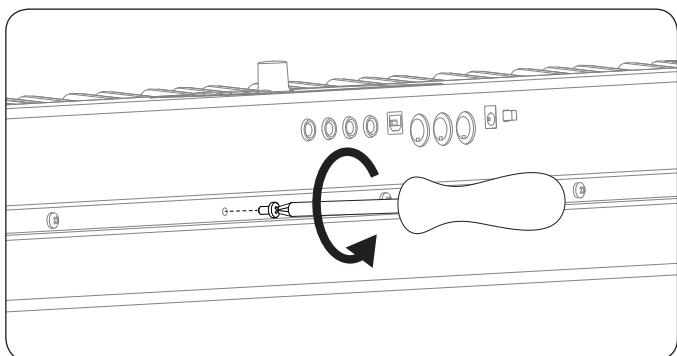

PLEASE NOTE:

The SL Accessories are designed to ensure their positioning through the magnetic brackets. However it is possible to further improve their strength by fixing the magnetic brackets using the screws of the back of the cabinet.

1